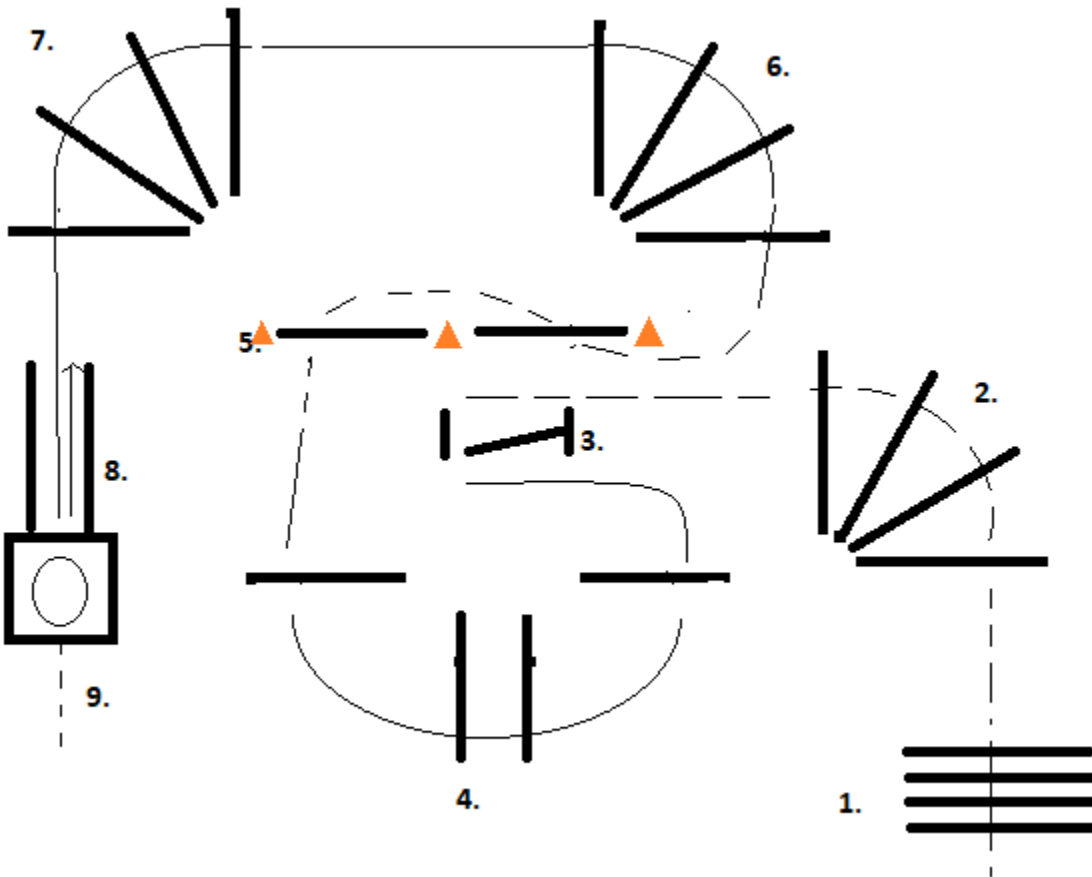

ALL TRAIL EXCEPT SMALL FRY/WALK TROT

1. Walk poles
2. Trot poles to gate and stop
3. Left hand gate
4. Lope poles on the right Lead
5. Trot serpentine
6. Lope poles left lead
7. Lope poles left lead and into the chute and stop
8. Back between poles
9. Walk into box and turn either way and walk out