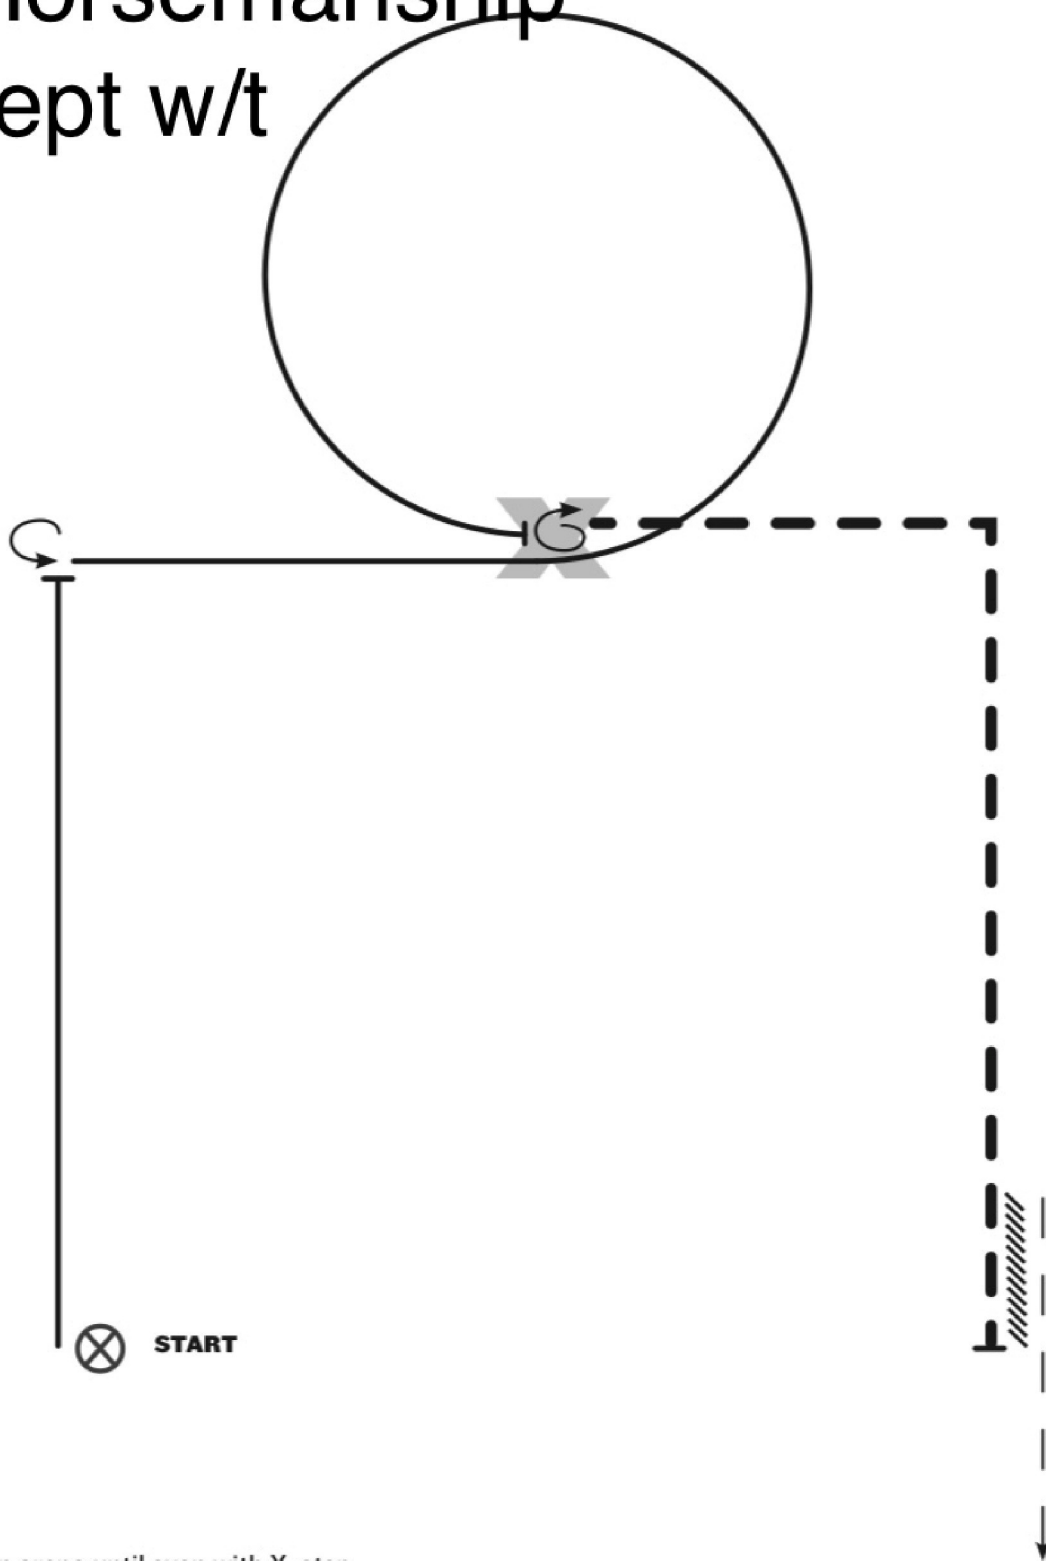

All Horsemanship Except w/t

1. Lope right lead up arena until even with X, stop
2. 270° (3/4) turn left
3. Lope left lead to X, at X, lope a circle to the left, at X, stop
4. 360° (1) turn right
5. Extended jog square corner to the right
6. Continue extended jogging down arena, when even with start cone, stop
7. Back, pattern is complete, exit at a walk or jog

NOTE: The drawn description of this pattern is only intended for the general depiction of the pattern. Exhibitors should utilize the arena space to best exhibit their horses.