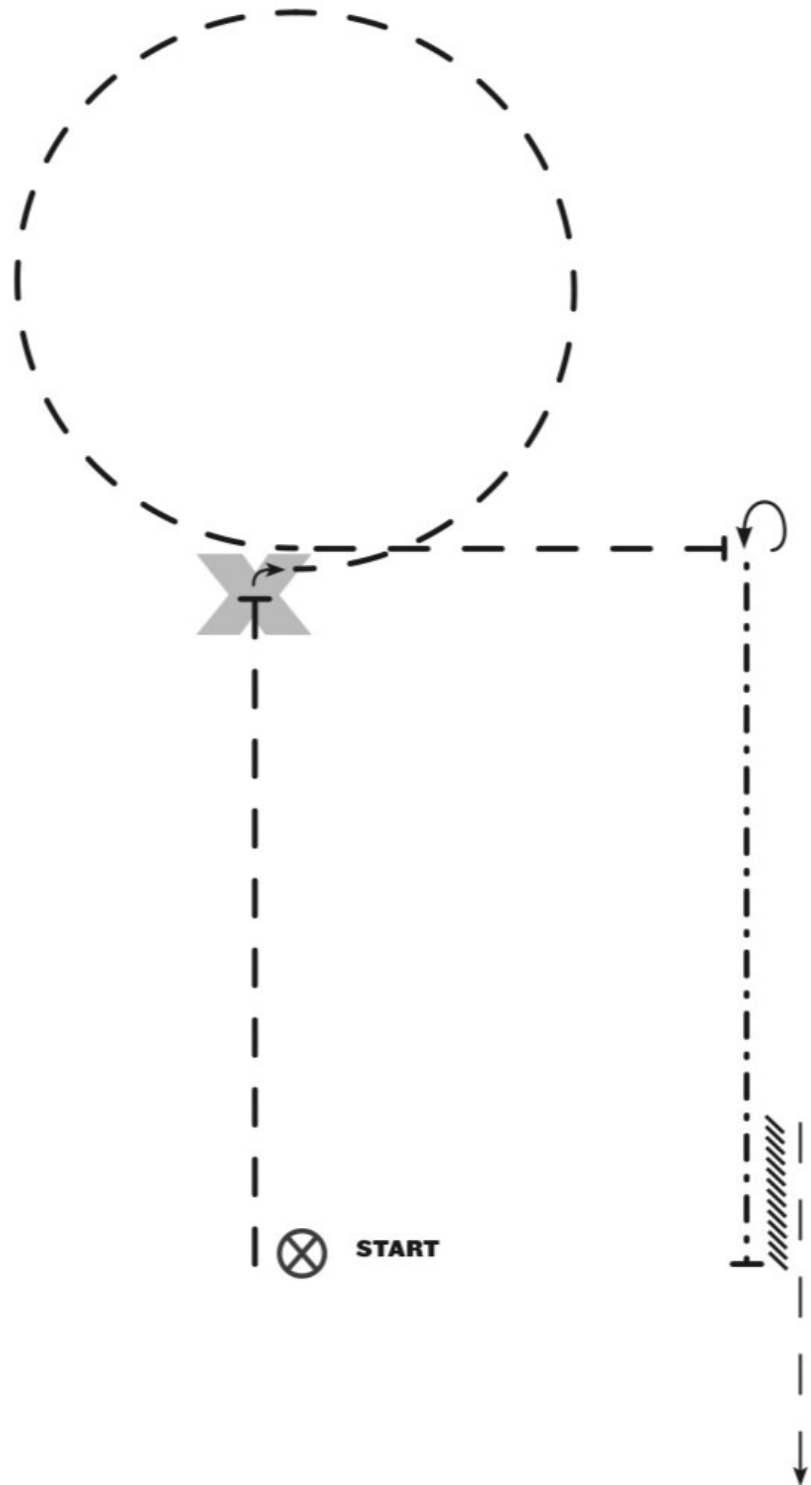

All Walk Trot Equitation

1. Posting trot left diagonal to X, halt
2. 90° (1/4) forehand turn right
3. Posting trot right diagonal around a circle to the left and continue straight, as drawn, halt
4. 270° (3/4) forehand turn left
5. Sitting trot down arena until even with start cone, halt
6. Back, pattern is complete, exit at a walk or trot

NOTE: The drawn description of this pattern is only intended for the general depiction of the pattern. Exhibitors should utilize the arena space to best exhibit their horses.