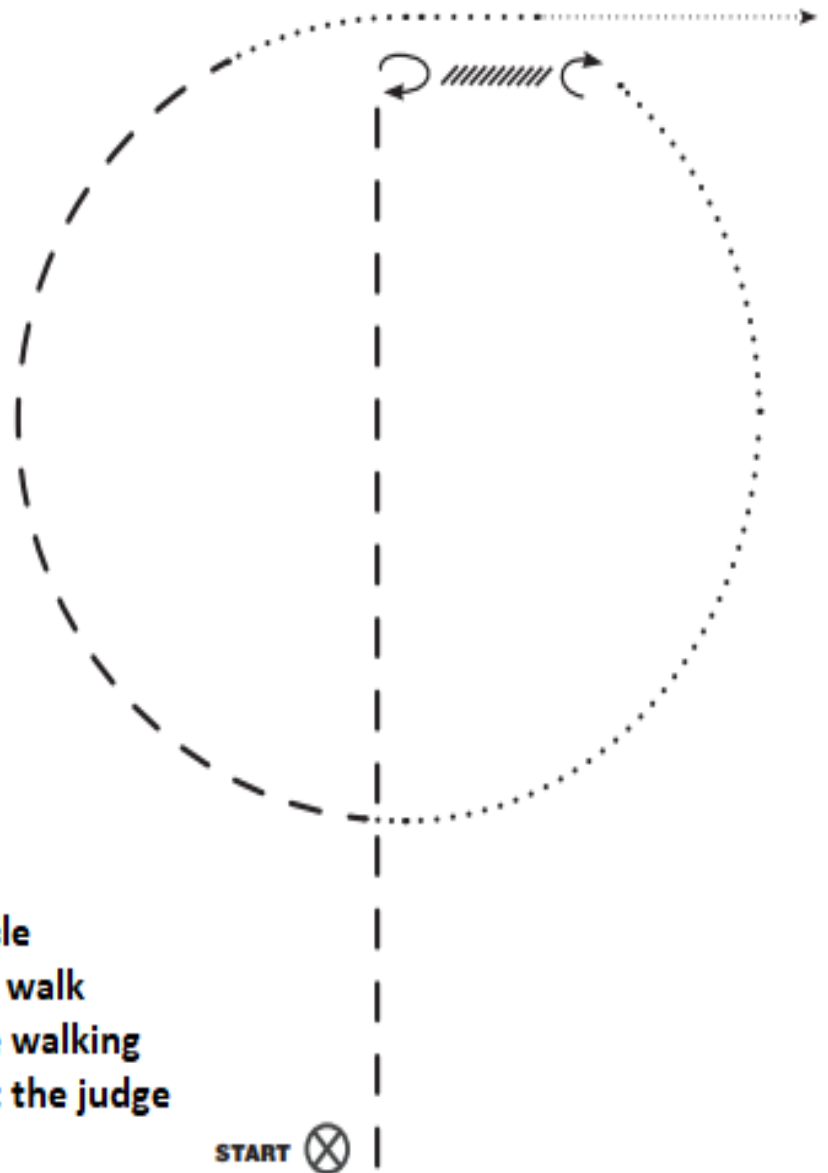

## Small Fry Showmanship

**J**

1. Trot to Judge and stop
  2. Turn 270\*
  3. Set up
  4. Inspection
  5. Back one horse length
  6. Turn 180\* and walk 1/2 circle
  7. Trot 1/2 circle breaking to a walk before the judge and continue walking
- Pattern is complete when past the judge

START